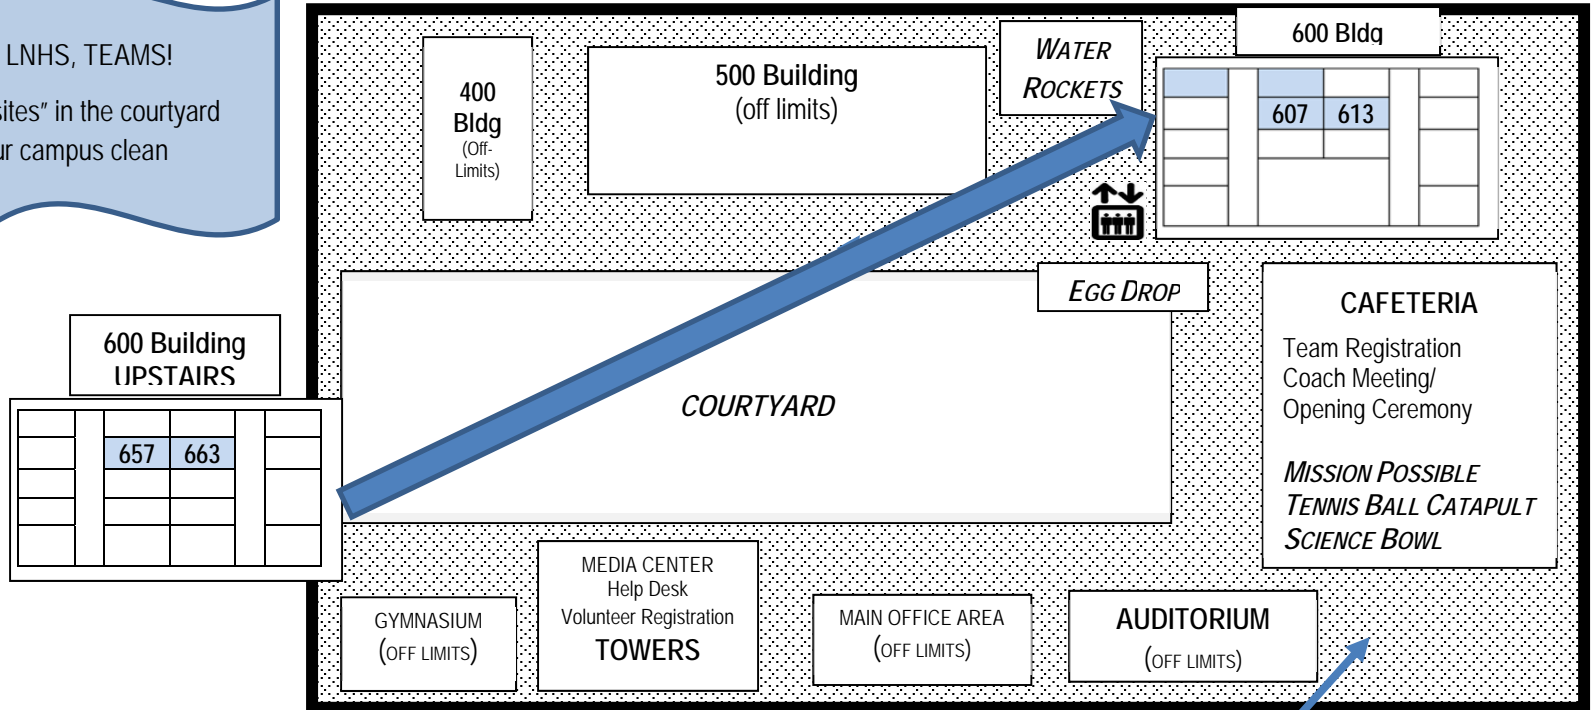

Other Locations	
Team Registration	Outside Cafeteria
Volunteer Registration	Media Center
Coaches Meeting/Opening Ceremony	Cafeteria
Event Supervisor and Judges Training	Media Center
Help Desk/Arbitration	Media Center

* Events open for audience; All other events are CLOSED to audience/coaches

Exploring the World of Science

PARKING – Enter off Weller Blvd next to Valencia College

WELCOME TO LNHS, TEAMS!
Set up your "camp sites" in the courtyard
Please keep our campus clean